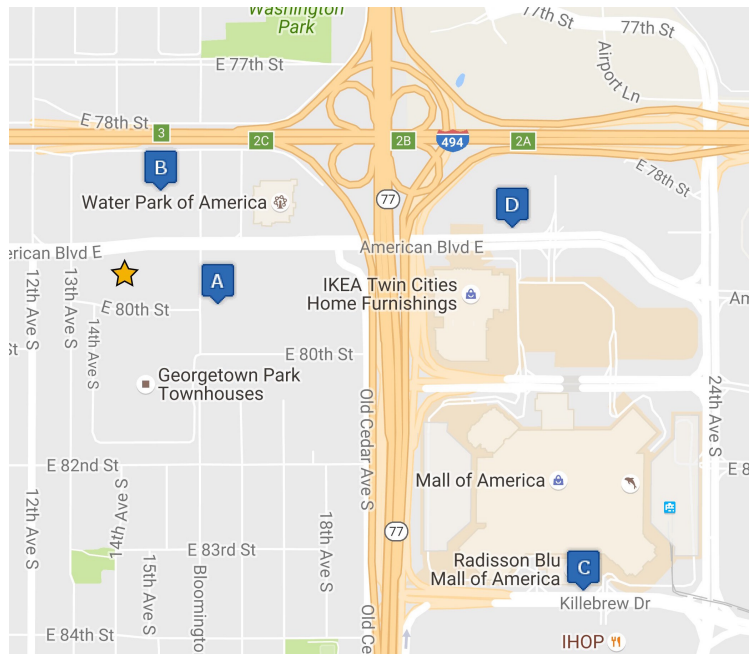

## Radisson Blu Mall of America

2100 Killebrew Drive  
Bloomington, MN  
1.26 miles from Scale Logic

(952)881-5258  
\$240-260 per night

## Minneapolis Airport Marriott

2020 American Blvd E  
Bloomington, MN  
0.70 miles from Scale Logic

(952) 854-7441  
\$220-240 per night

Scale Logic Headquarters