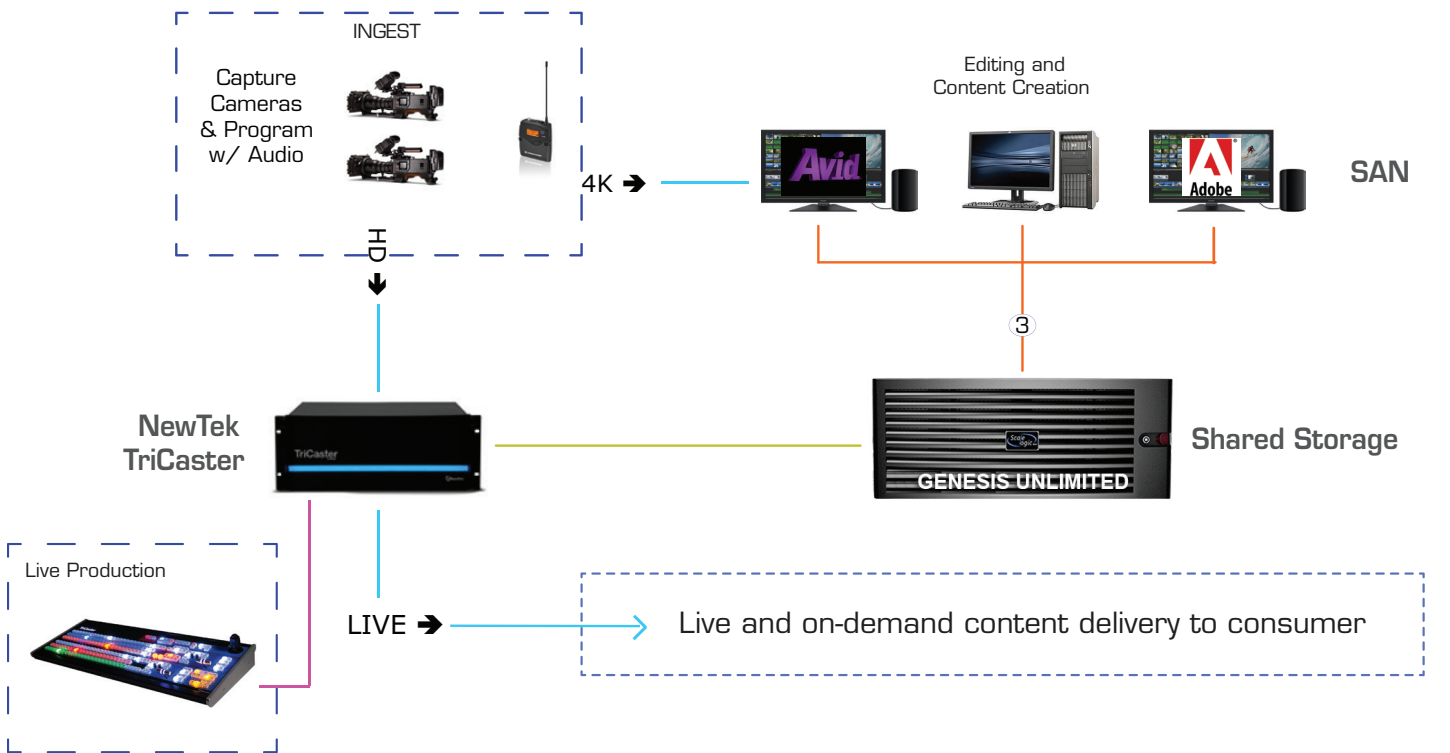

Anyone running the TriCaster has immediate access to a potentially unlimited number of media assets, including video clips, animations, audio and graphics, directly from the TriCaster control surface while accessing shared storage.

## Ingest to Streaming Live or on-demand Workflow

— FC — 1 Gbps — HD SDI — SAS

## Genesis Unlimited

Affordable SAN appliance, unlimited Windows, Linux or Mac client licensing via HyperFS, 2TB, 4TB, 6TB, or 8TB SAS drives, RAID 6 or 7.3, **connectivity:** Quad 1Gbps plus dual port 8, 10, 16, or 40 Gbps HBA, one year support/warranty

## Unlimited Scalability

12, 24 & 36 Bay expansion, optional software enhancements including; project management, back up, archiving and accerated file transfer