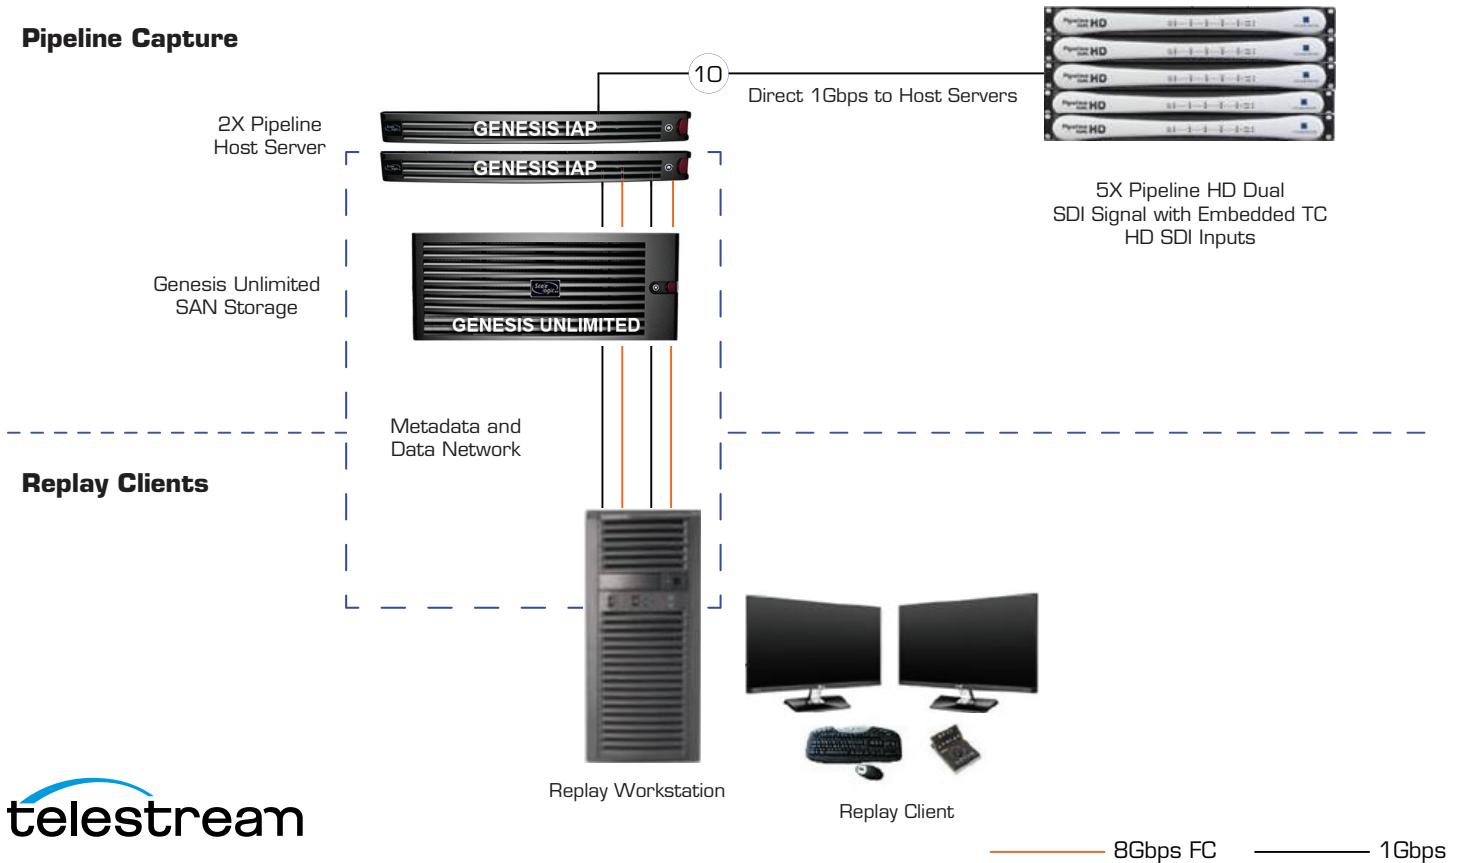

Telestream products span the entire digital media lifecycle, including video capture, encoding, transcoding, captioning, playback and inspection, delivery, live streaming, and intelligent workflow automation while accessing shared storage as a part of the overall workflow.

Genesis Unlimited

Affordable SAN appliance, unlimited Windows, Linux or Mac client licensing via HyperFS, 2TB, 4TB, 6TB, or 8TB SAS drives, RAID 6 or 7.3, **connectivity:** Quad 1Gbps plus dual port 8, 10, 16, or 40 Gbps HBA, one year support/warranty

Unlimited Scalability

12, 24 & 36 Bay expansion, optional software enhancements including; project management, back up, archiving and accelerated file transfer

Clear differences and value

- Unlimited HyperFS client licensing
- No MDC hardware needed
- Supports multiple streams of 4K for DPX workflows
- Supports block and file workflows under a single global namespace
- No external connectivity switch needed for smaller SAN environments