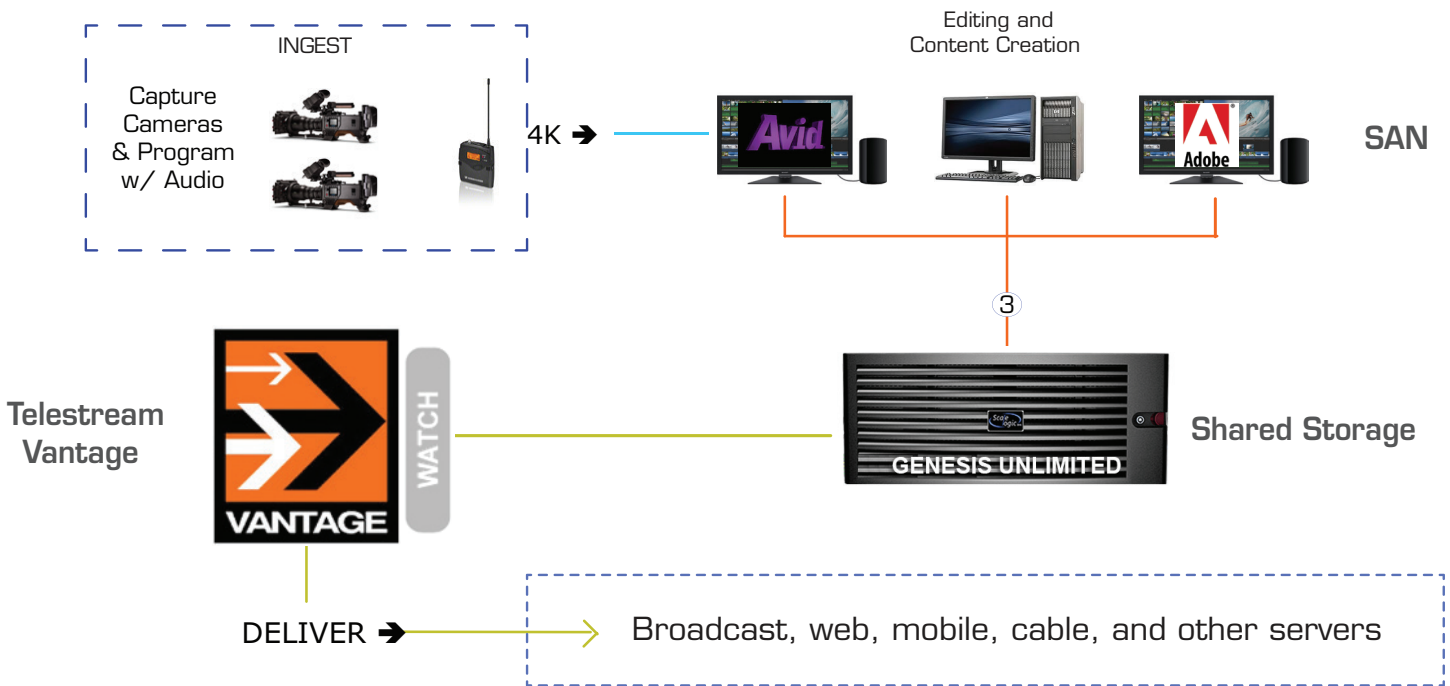

Telestream products span the entire digital media lifecycle, including video capture, encoding, transcoding, captioning, playback and inspection, delivery, live streaming, and intelligent workflow automation while accessing shared storage as a part of the overall workflow.

— FC    — 1 Gbps    — HD SDI

### Unlimited Scalability

12, 24 & 36 Bay expansion, optional software enhancements including; project management, back up, archiving and accelerated file transfer