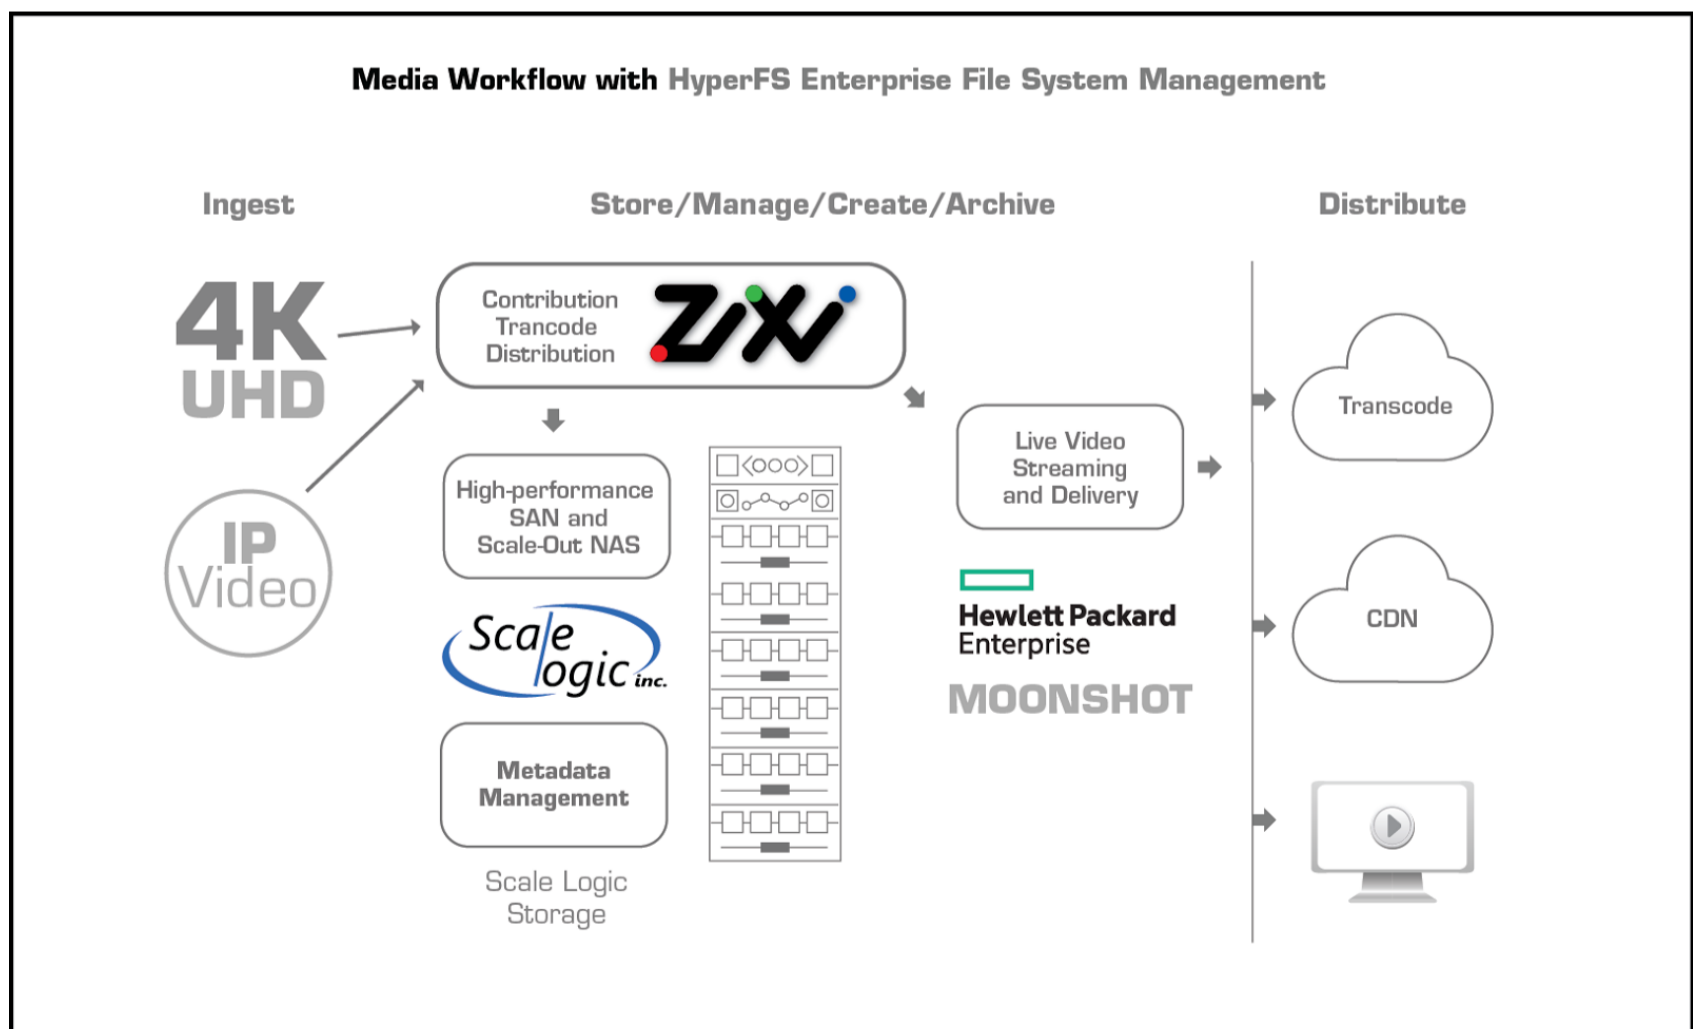

(September 20th, 2016, Amsterdam, NL) Scale Logic, Inc. (SLI), HPE, and Zixi showcased at [IBC](#), RAI Amsterdam to present Shared Storage Solutions for IP-based Workflows. As an industry leader in live video streaming, Zixi needed to adopt an enterprise level platform to achieve scale in a deployed offering on a system designed for video transcoding processes and live streaming of 24x7 linear channels and live events. By qualifying on the HP Moonshot System, Zixi can now encode live video streams in 1/10th the data center space with a three to five times reduction in power consumption. This enables Zixi customers to handle ingest, transcode, and streaming of high-definition broadcast channels at a lower cost per channel.

Scale Logic Genesis and HyperFS

Once content has arrived over IP from any Zixi enabled encoder or camera to HP's moonshot, that content is then recorded via NDI to the Scale Logic Genesis series storage system making that content readily accessible from any platform on the local network. This streamlines the content delivery process, lowers the total cost of ownership across the broadcast infrastructure leveraging existing network availability, enabling a shared environment using HyperFS. This configuration is truly an end to end IP offering that enables contribution and distribution using Zixi's IP protocol to deliver over the internet, while leveraging NDI for IP connectivity on the LAN increasing connectability without the need for proprietary video hardware. Scale Logic's Genesis NAS and SAN offerings are tuned for HD and 4K workflows and with the addition of NDI compatibility, can now support even higher stream counts reading and writing to the system at the same time. Scale Logic, with Zixi, HP, and NewTek's NDI are enabling the migration to end to end IP workflows making the transition seamless.