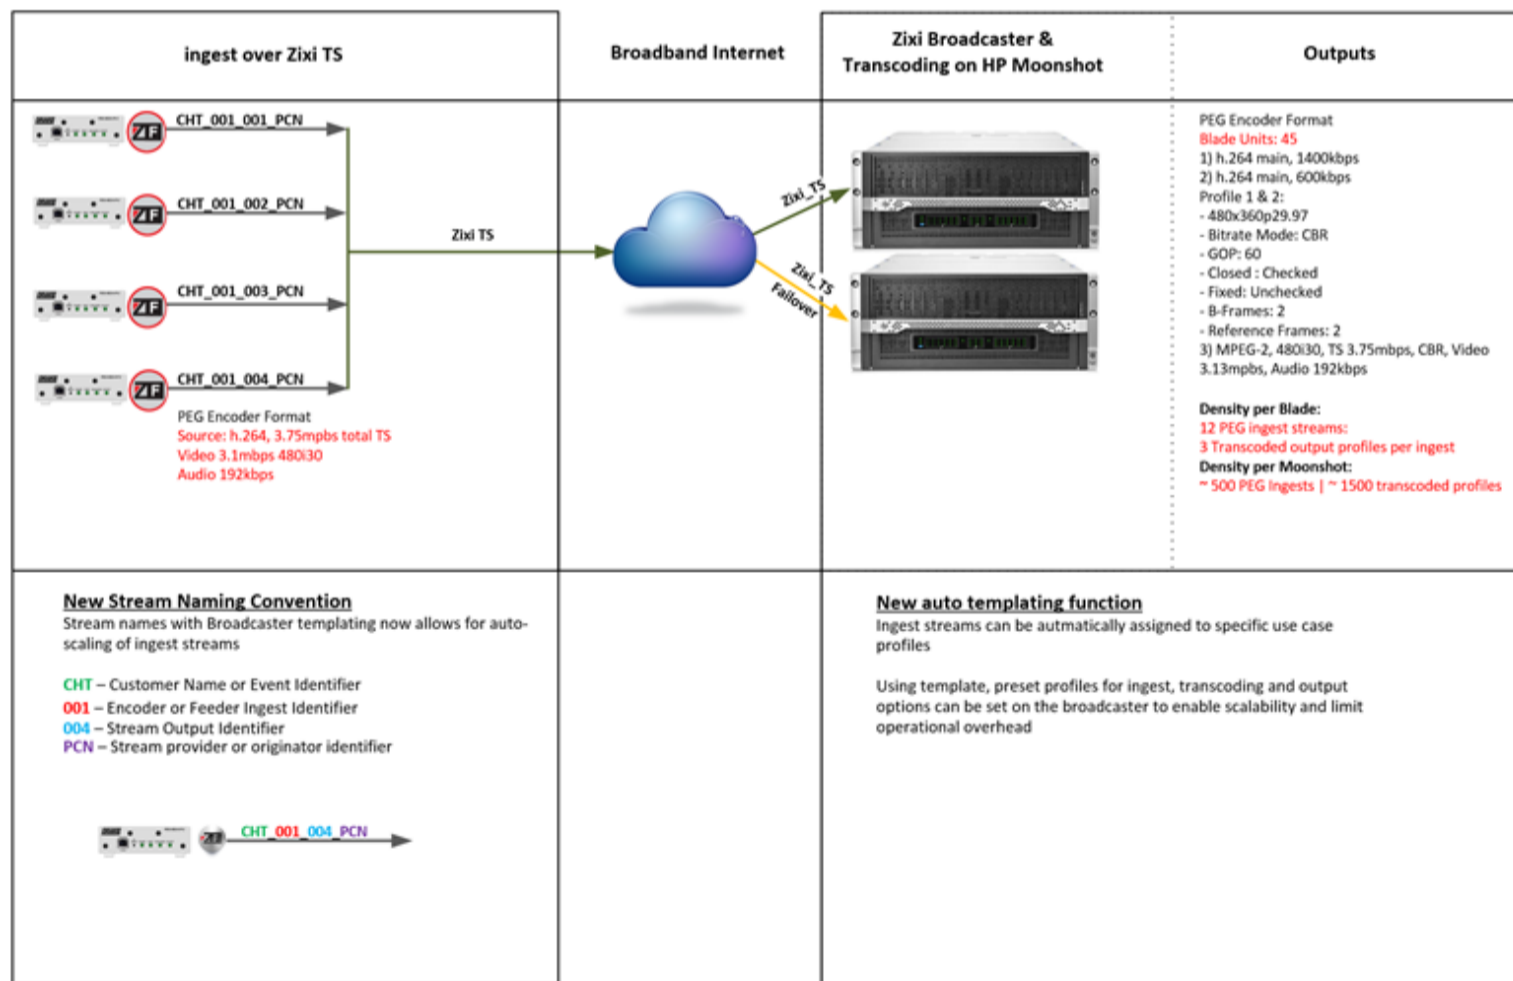

(September 20th, 2016, Amsterdam, NL) Scale Logic, Inc. (SLI), HPE, and Zixi showcased at [IBC](#), RAI Amsterdam to present Shared Storage Solutions for IP-based Workflows. As an industry leader in live video streaming, Zixi needed to adopt an enterprise level platform to achieve scale in a deployed offering on a system designed for video transcoding processes and live streaming of 24x7 linear channels and live events. By qualifying on the HP Moonshot System, Zixi can now encode live video streams in 1/10th the data center space with a three to five times reduction in power consumption. This enables Zixi customers to handle ingest, transcode, and streaming of high-definition broadcast channels at a lower cost per channel.

Scale Logic Genesis and HyperFS

Once content has arrived over IP from any Zixi enabled encoder or camera to HP's moonshot, that content is then recorded via NDI to the Scale Logic Genesis series storage system making that content readily accessible from any platform on the local network. This streamlines the content delivery process, lowers the total cost of ownership across the broadcast infrastructure leveraging existing network availability, enabling a shared environment using HyperFS. This configuration is truly an end to end IP offering that enables contribution and distribution using Zixi's IP protocol to deliver over the internet, while leveraging NDI for IP connectivity on the LAN increasing connectability without the need for proprietary video hardware. Scale Logic's Genesis NAS and SAN offerings are tuned for HD and 4K workflows and with the addition of NDI compatibility, can now support even higher stream counts reading and writing to the system at the same time. Scale Logic, with Zixi, HP, and NewTek's NDI are enabling the migration to end to end IP workflows making the transition seamless.