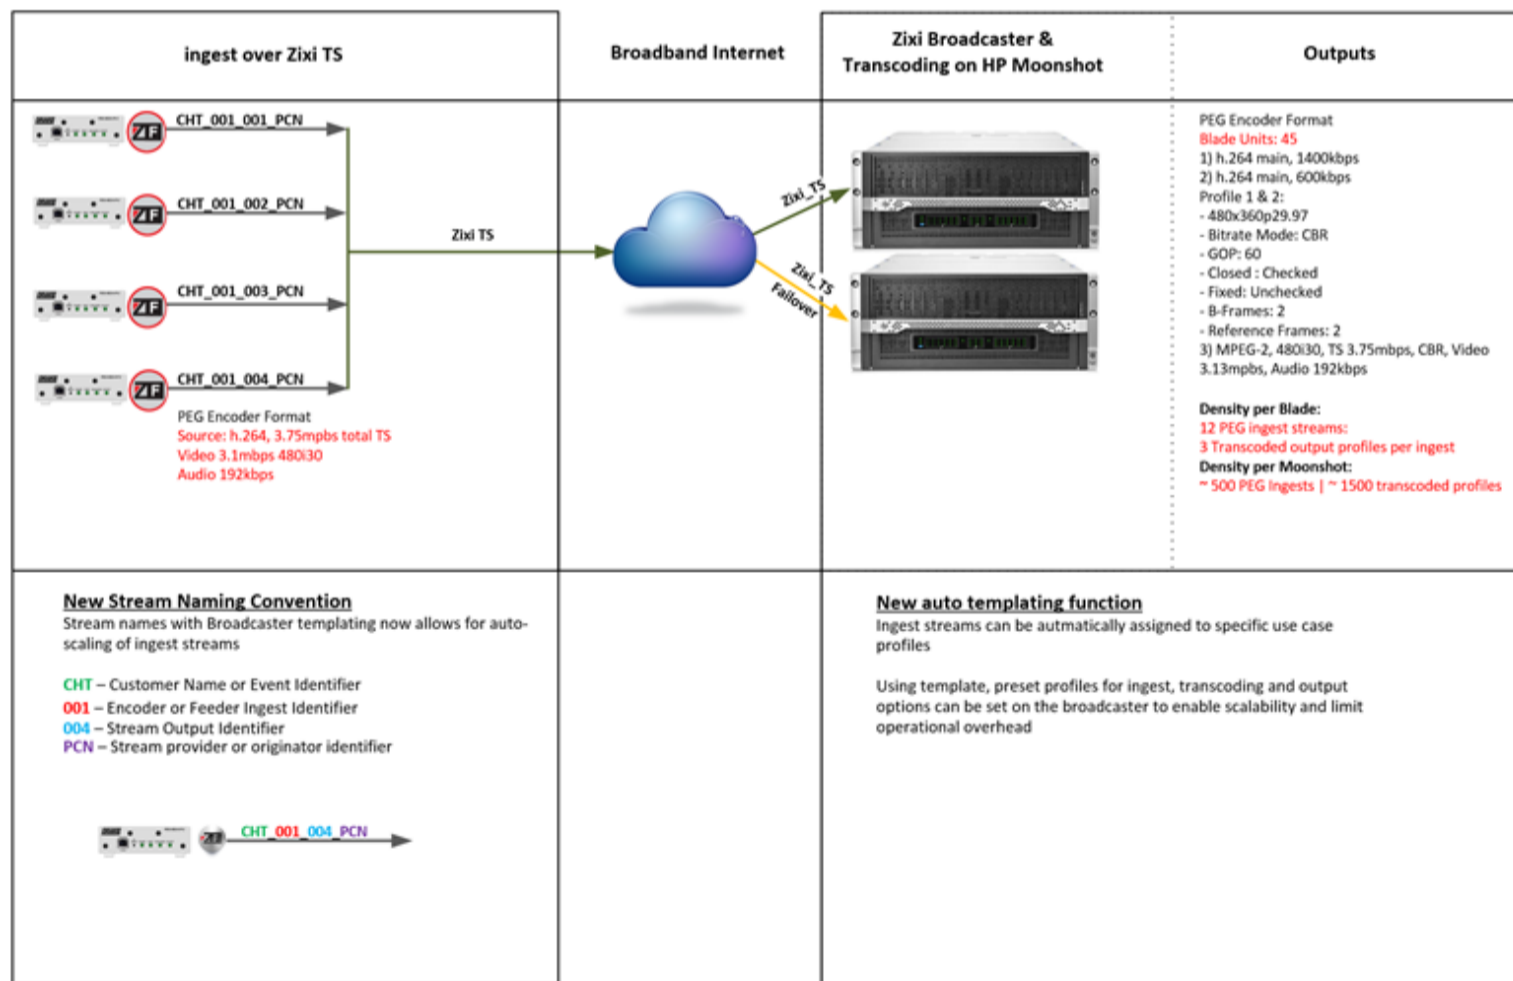

## Zixi Live and 24/7 IP contribution, Transcoding, and distribution with HP's scalable Moonshot platform

(September 20th, 2016, Amsterdam, NL) Scale Logic, Inc. (SLI), HPE, and Zixi showcased at [IBC](#), RAI Amsterdam to present Shared Storage Solutions for IP-based Workflows. As an industry leader in live video streaming, Zixi needed to adopt an enterprise level platform to achieve scale in a deployed offering on a system designed for video transcoding processes and live streaming of 24x7 linear channels and live events. By qualifying on the HP Moonshot System, Zixi can now encode live video streams in 1/10th the data center space with a three to five times reduction in power consumption. This enables Zixi customers to handle ingest, transcode, and streaming of high-definition broadcast channels at a lower cost per channel.

## Scale Logic Genesis and HyperFS

Once content has arrived over IP from any Zixi enabled encoder or camera to HP's moonshot, that content is then recorded via NDI to the Scale Logic Genesis series storage system making that content readily accessible from any platform on the local network. This streamlines the content delivery process, lowers the total cost of ownership across the broadcast infrastructure leveraging existing network availability, enabling a shared environment using HyperFS. This configuration is truly an end to end IP offering that enables contribution and distribution using Zixi's IP protocol to deliver over the internet, while leveraging NDI for IP connectivity on the LAN increasing connectability without the need for proprietary video hardware. Scale Logic's Genesis NAS and SAN offerings are tuned for HD and 4K workflows and with the addition of NDI compatibility, can now support even higher stream counts reading and writing to the system at the same time. Scale Logic, with Zixi, HP, and NewTek's NDI are enabling the migration to end to end IP workflows making the transition seamless.