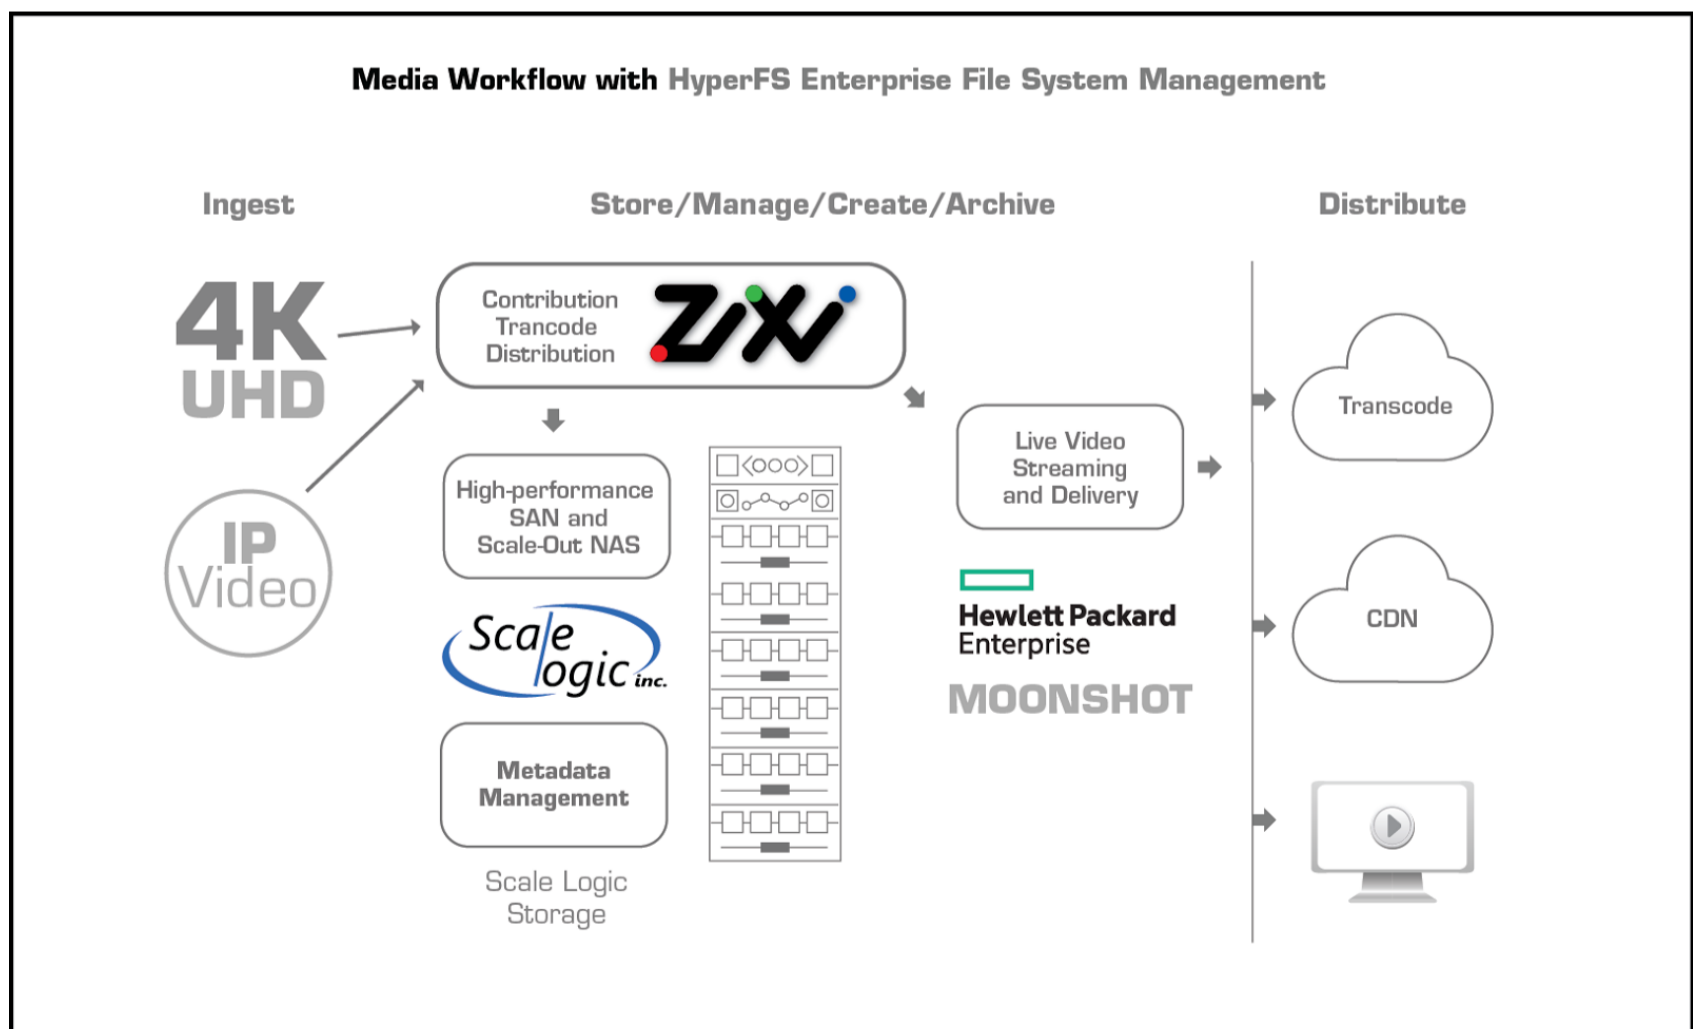

## Zixi Live and 24/7 IP contribution, Transcoding, and distribution with HP's scalable Moonshot platform

(September 20th, 2016, Amsterdam, NL) Scale Logic, Inc. (SLI), HPE, and Zixi showcased at [IBC](#), RAI Amsterdam to present Shared Storage Solutions for IP-based Workflows. As an industry leader in live video streaming, Zixi needed to adopt an enterprise level platform to achieve scale in a deployed offering on a system designed for video transcoding processes and live streaming of 24x7 linear channels and live events. By qualifying on the HP Moonshot System, Zixi can now encode live video streams in 1/10th the data center space with a three to five times reduction in power consumption. This enables Zixi customers to handle ingest, transcode, and streaming of high-definition broadcast channels at a lower cost per channel.

## Scale Logic Genesis and HyperFS

Once content has arrived over IP from any Zixi enabled encoder or camera to HP's moonshot, that content is then recorded via NDI to the Scale Logic Genesis series storage system making that content readily accessible from any platform on the local network. This streamlines the content delivery process, lowers the total cost of ownership across the broadcast infrastructure leveraging existing network availability, enabling a shared environment using HyperFS. This configuration is truly an end to end IP offering that enables contribution and distribution using Zixi's IP protocol to deliver over the internet, while leveraging NDI for IP connectivity on the LAN increasing connectability without the need for proprietary video hardware. Scale Logic's Genesis NAS and SAN offerings are tuned for HD and 4K workflows and with the addition of NDI compatibility, can now support even higher stream counts reading and writing to the system at the same time. Scale Logic, with Zixi, HP, and NewTek's NDI are enabling the migration to end to end IP workflows making the transition seamless.