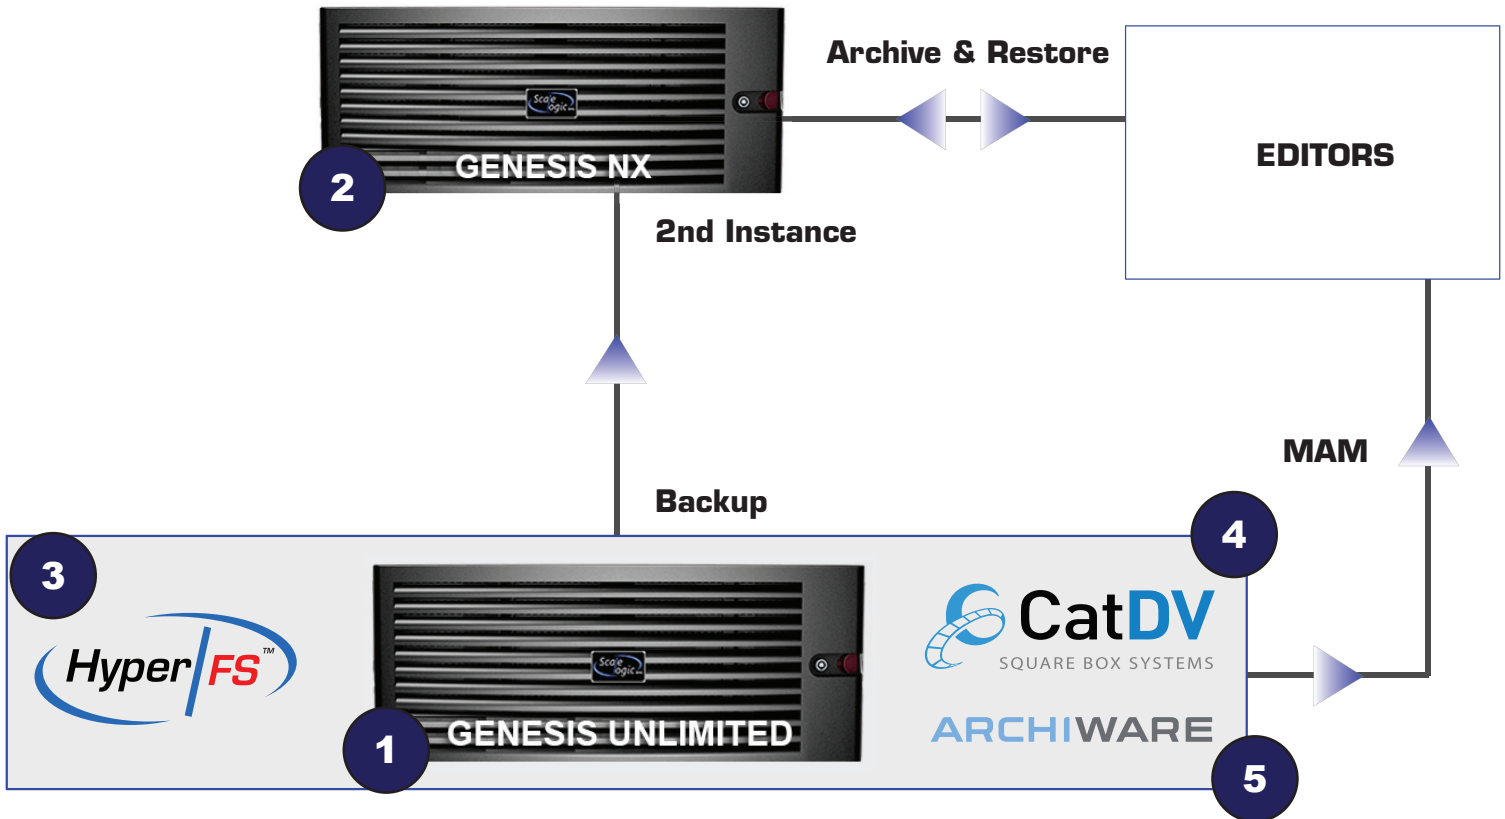

1 Robust storage and application platform designed as a turnkey solution

2 Highly-reliable and low cost NAS appliance

3 Enterprise file system optimized for converging, media-centric workflows such as Broadcast, Film & Video Post, VFX, VOD, OTT, and IPTV all scalable with high-availability

4 View and navigate online and archived assets

Powerful search with extensive workflow automation

5 Archive & Restore triggered from CatDV interface

Multiple Archives for different data/users

Long-term protection on disk, LTO and/or Cloud