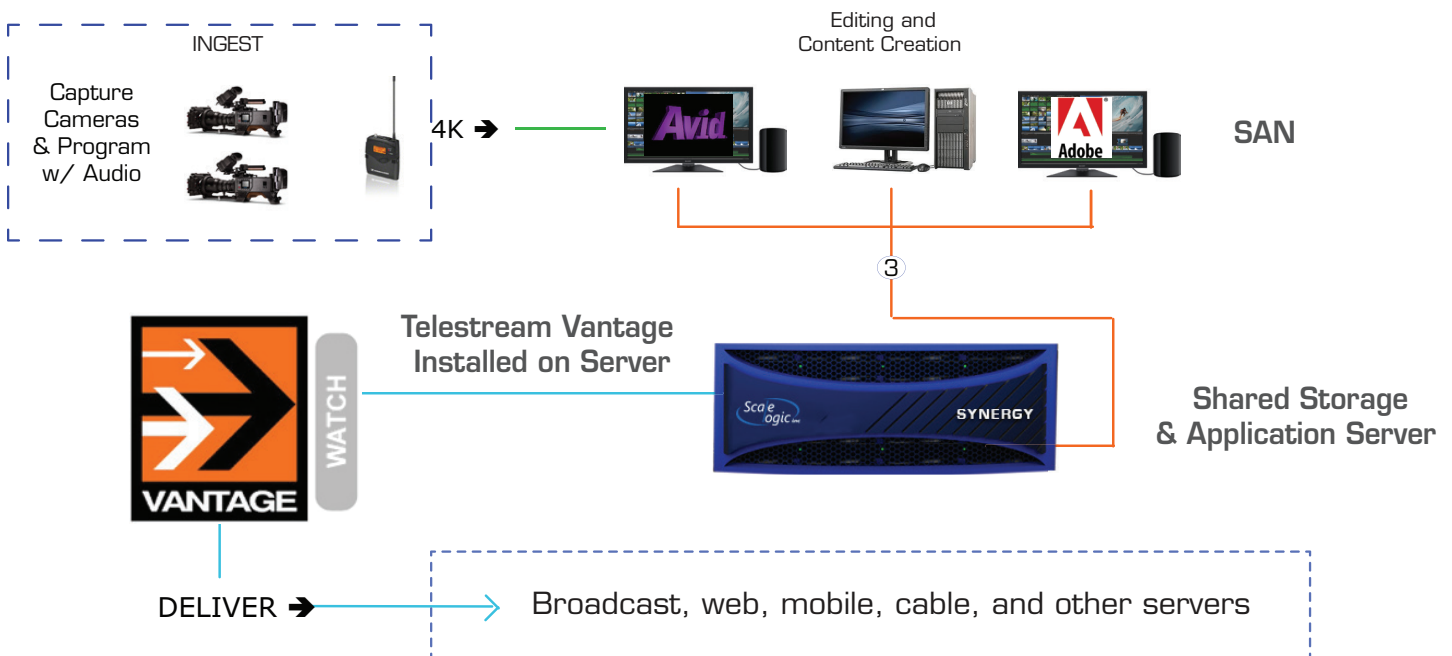

Telestream products span the entire digital media lifecycle, including video capture, encoding, transcoding, captioning, playback and inspection, delivery, live streaming, and intelligent workflow automation while accessing shared storage as a part of the overall workflow.

— FC    — 1 Gigabit    — HD SDI

## Unlimited Scalability

12, 24 & 36 Bay expansion, easily scale by adding another SYNERGY and growing a single file system