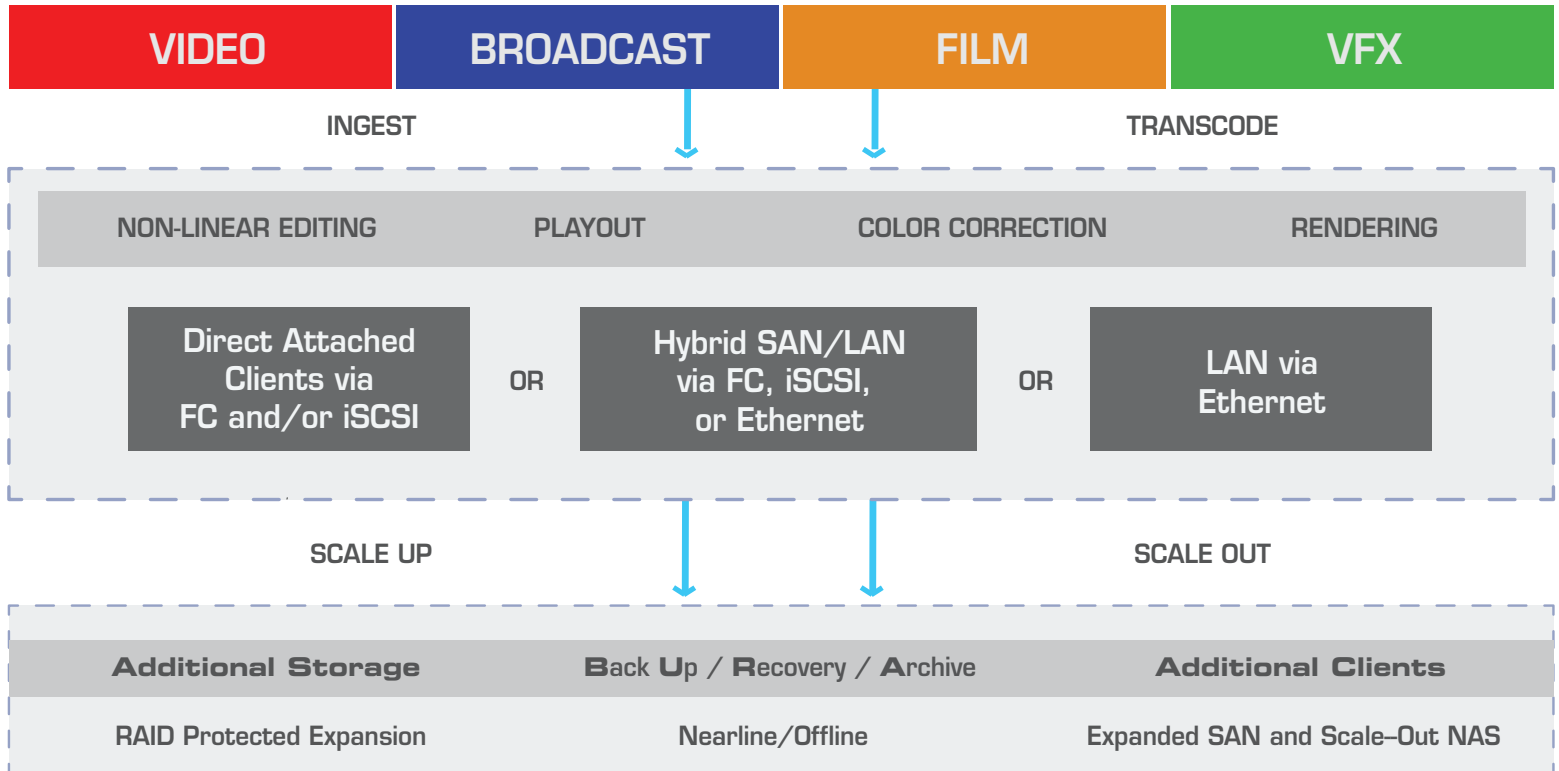

Real-time Initiator

Admin can assign guaranteed bandwidth based on user requirements with block level connected clients

Real-time Latency Enhancements with Zero Impact Rebuild

Skip the two slowest drives on read requests, so each user gets smoother playback while also locating slow drives, with rebuilds not affecting performance

No MDC or Switches

Reduces the need for additional servers and connectivity, thereby making storage simpler and more cost effective

Scalable Performance for CM&E

1600-3400MB/s for single appliance and scalable to over 10GB/s with on-the-fly HyperFS expansion

Works with
macOS, Windows, and Linux

Network Storage Appliance

Genesis Unlimited is a network storage appliance designed for digital media applications and workflows.

Options to enhance your workflow

Scale-Out NAS, Project Asset Management, Metadata Management, Back up, Replication, Archiving, WAN Acceleration

Scalable with Fewer Components

With growing workflows, multiple enclosures can be connected for increased performance, capacity, and expansion into archive and data protection.

12, 24, and 36 Bay Configurations