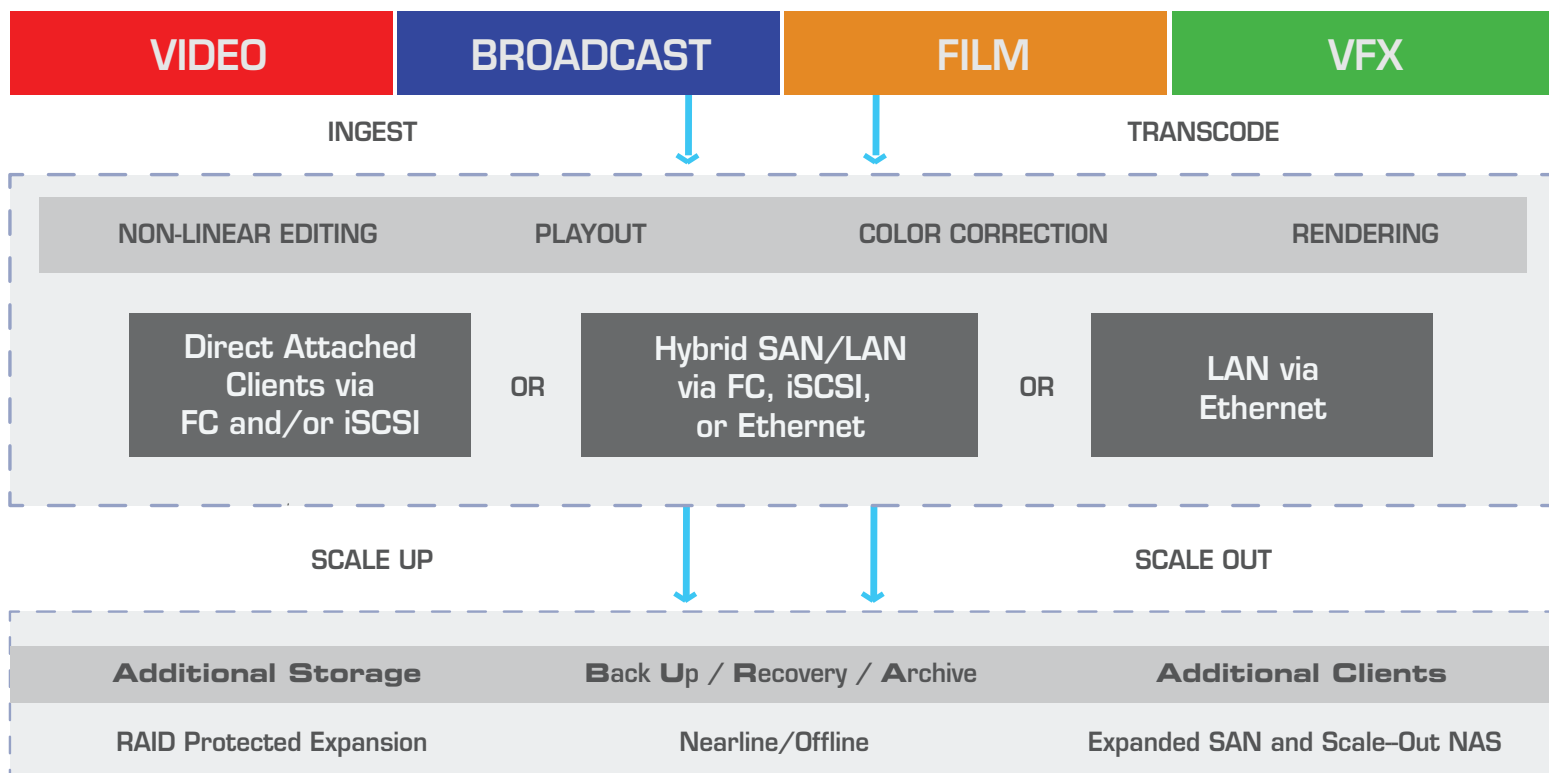

Real-time Initiator

Admin can assign guaranteed bandwidth based on user requirements with block level connected clients

Real-time Latency Enhancements with Zero Impact Rebuild

Skip the two slowest drives on read requests, so each user gets smoother playback while also locating slow drives, with rebuilds not affecting performance

No MDC or Switches

Reduces the need for additional servers and connectivity, thereby making storage simpler and more cost effective

Scalable Performance for CM&E

1600-3400MB/s for single appliance and scalable to over 10GB/s with on-the-fly HyperFS expansion

Works with
Mac, Windows, and Linux

Network Storage Appliance

Genesis Unlimited is a network storage appliance designed for digital media applications and workflows.

Easily scale your workgroup to increase performance and capacity by adding more appliances to your workflow and growing a single file system

Scalable with Fewer Components

With growing workflows, multiple enclosures can be connected for increased performance, capacity, and expansion into archive and data protection.

12, 24, and 36 Bay Configurations