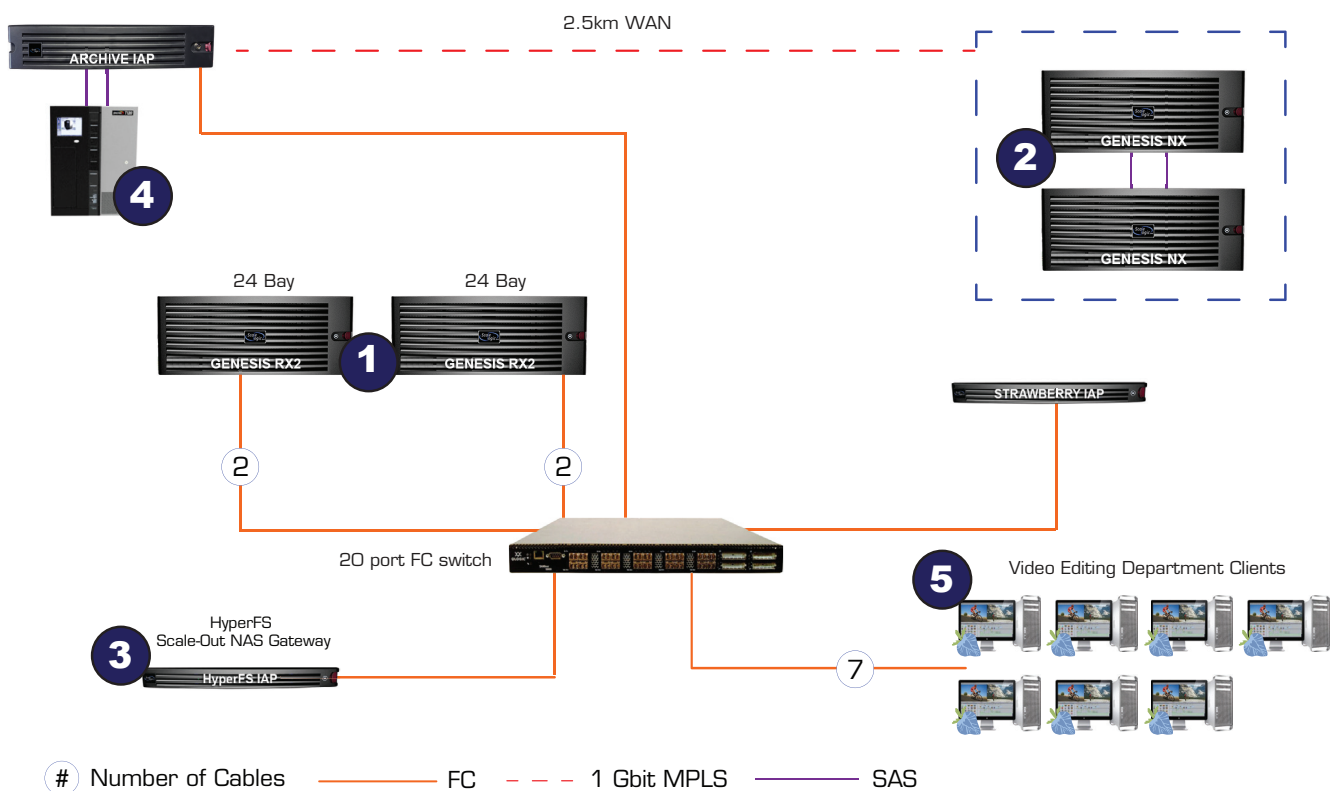

Editing efficiency and data protection

Their storage platform consisted of Facilis TerraBlock and did not have a global file system. This scattered projects that caused loss in productivity in searching and organization of key media files.

Replacing the TerraBlock solution with the single scalable HyperFS file system and Genesis RX2 RAID storage system not only gave them seamless data flow but provided the data throughput for a huge amount of high-definition video streams and data file copies.

- Two 24 bay Genesis RX2 Online RAIDs
- 36 bay Genesis NX NAS with a 36 bay NX JBOD
- 1U HyperFS IAP SAN Metadata Server
- 2U Archive IAP Server

Media Loft's multi-site production environment

1 Primary Storage