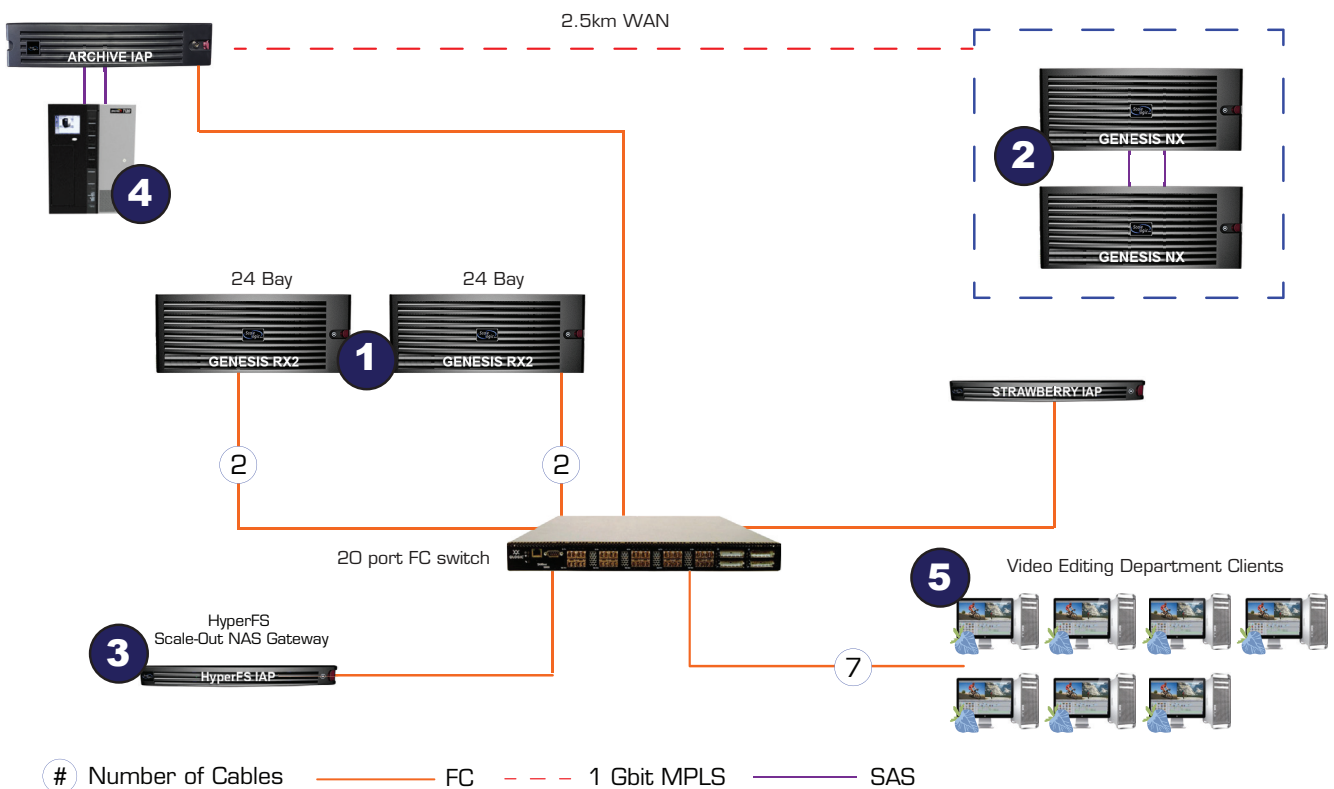

Editing efficiency and data protection

Their storage platform consisted of Facilis TerraBlock and did not have a global file system. This scattered projects that caused loss in productivity in searching and organization of key media files.

Replacing the TerraBlock solution with the single scalable HyperFS file system and Genesis RX2 RAID storage system not only gave them seamless data flow but provided the data throughput for a huge amount of high-definition video streams and data file copies.

- Two 24 bay Genesis RX2 Online RAIDs
- 36 bay Genesis NX NAS with a 36 bay NX JBOD
- 1U HyperFS IAP SAN Metadata Server
- 2U Archive IAP Server

Media Loft's multi-site production environment

1 Primary Storage